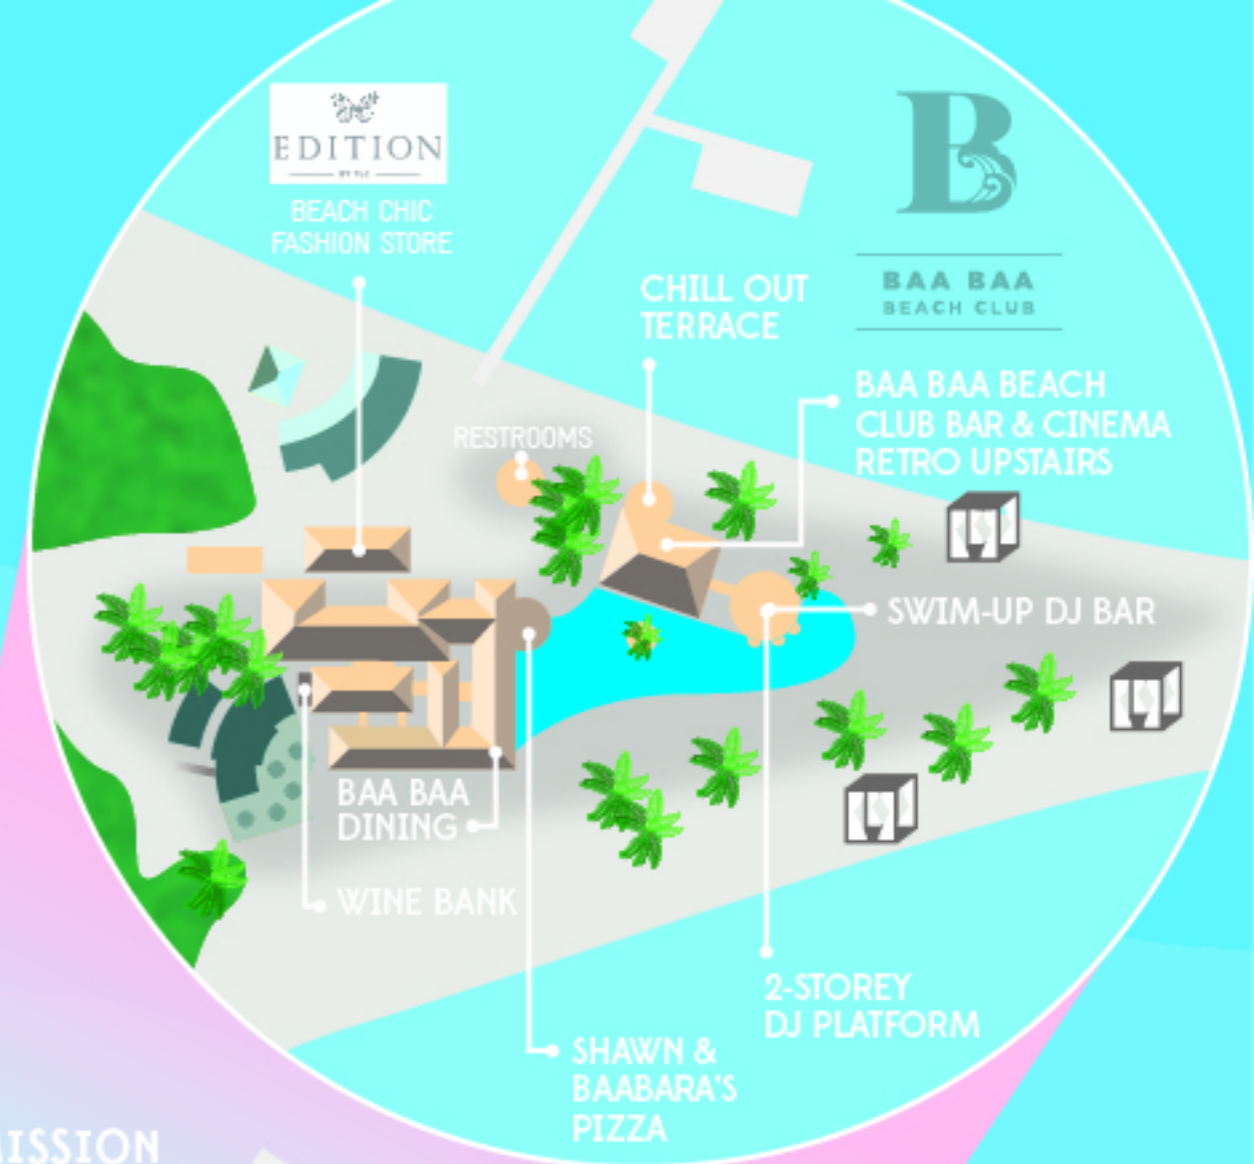

505

503

502

501

TENNIS COURT

PENNY LANE WALKWAY

MULTI COURT

MEDICAL CLINIC

ROUTE 66

BACKSTAGE

ART STUDIO

BEACH POOL VILLAS

MOSQUE

MISSION CONTROL

ARRIVAL JETTY

HUB

BAA BAA BEACH CLUB

LIFEGUARD

THE STRIP

BAAHAA GRILL

BAR

DINING